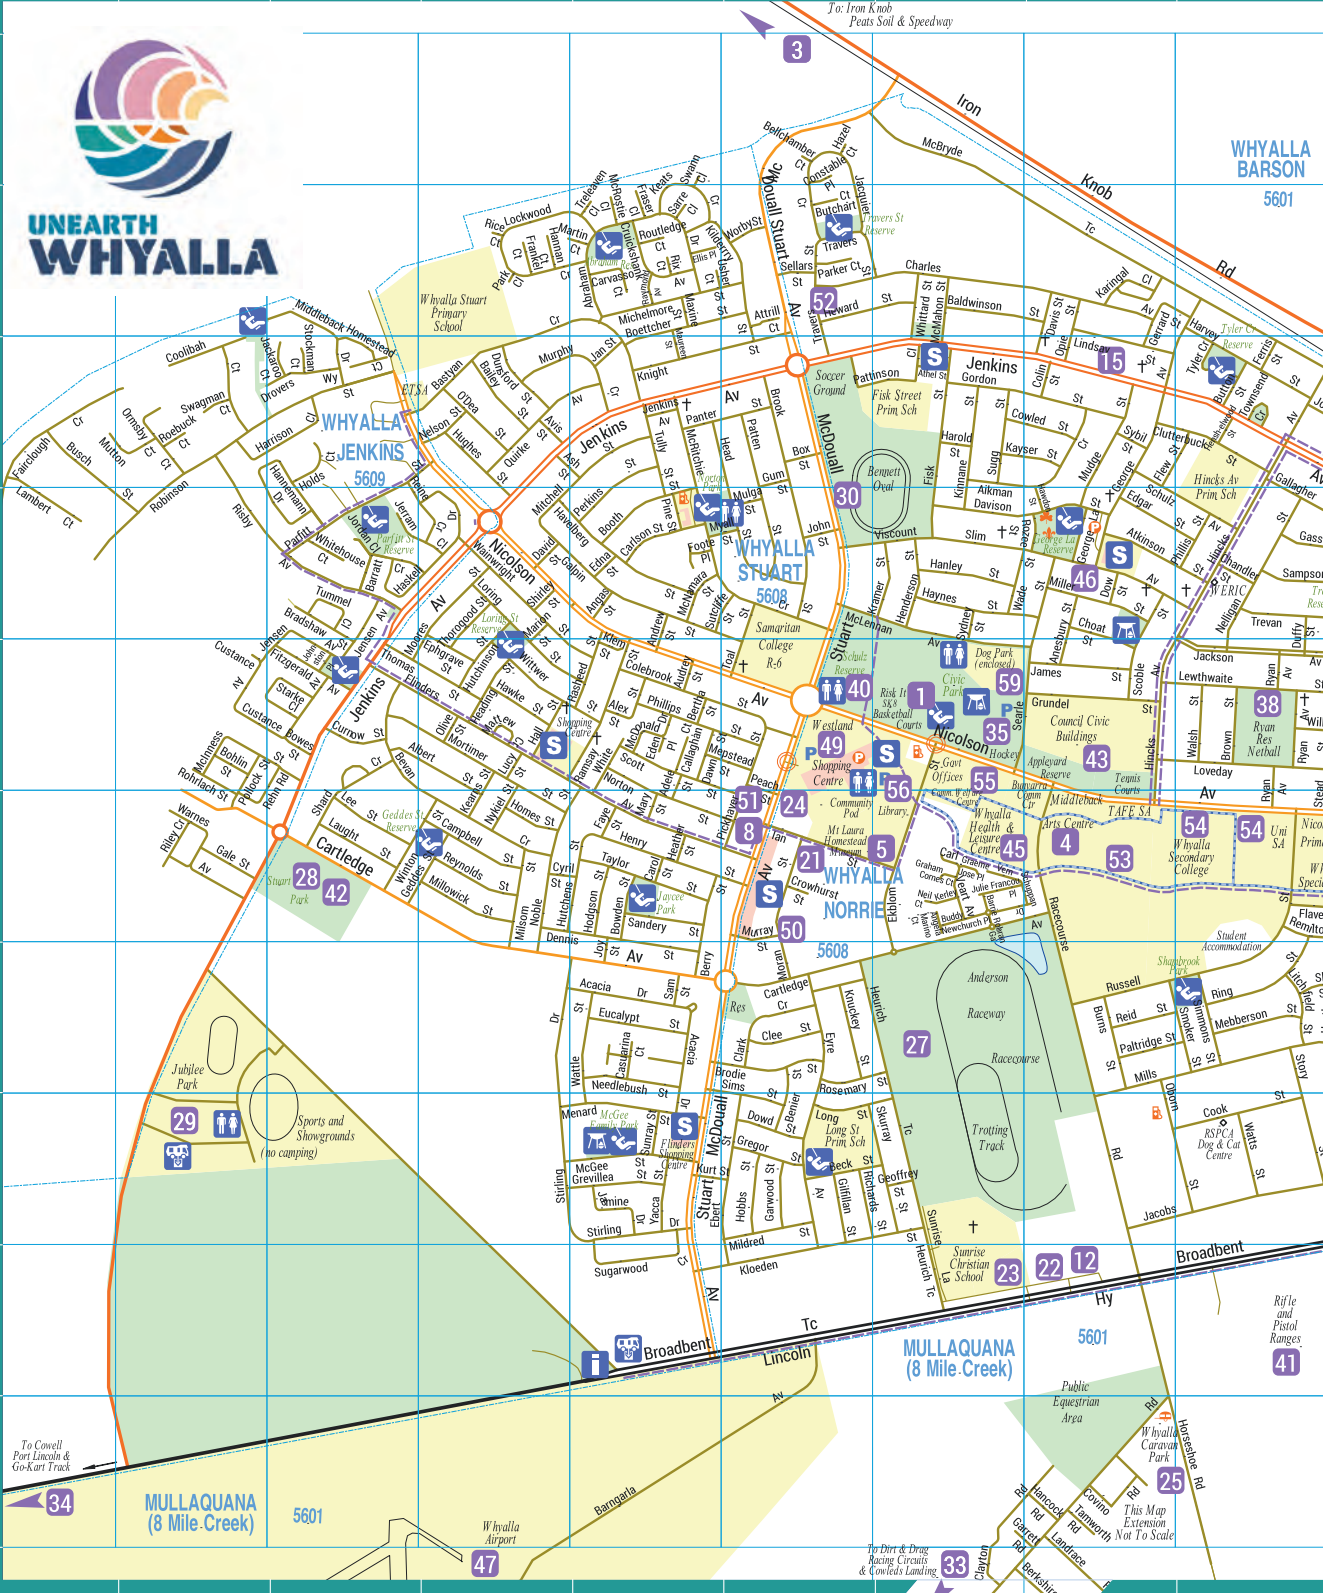

17 16 15 14 13 12 11 10 9

A
B
C
D
E
F
G
H
I
J

17 16 15 14 13 12 11 10 9

Please direct visitor enquiries to the
Lincoln Highway, Whyalla SA 5600

WHY